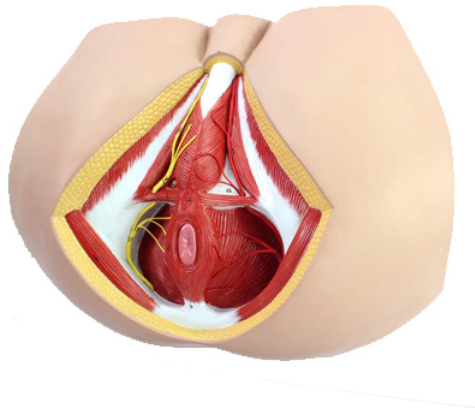

Item Name : Male Perineum

Item Code : 4026.2008.01

Item Description :

This life size model shows the male perineal area, including the anus and external genitalia. The pelvic diaphragm, urogenital perineum and anal perineum are well represented, including distribution of blood vessels and nerve endings.

Item Image :

Cat. No.

4026.2008.01