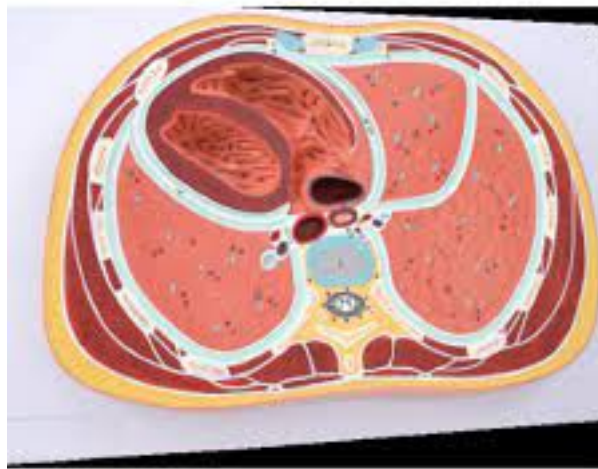

Item Name : Schematic Cross Section through Thorax T18

Item Code : 4030.2008.01

Item Description :

This life size model shows a cross sectional view through the thorax at the level of the T8 vertebra. In this model it is possible to observe the horizontally sectioned heart, lungs, veins, arteries and other thoracic structures.

Item Image :

Cat. No.

4030.2008.01