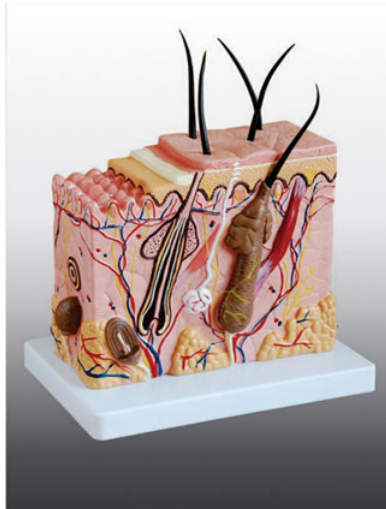

Item Name : Skin Model 70X life size

Item Code : 4141.2008.01

Item Description :

This model is composed of 2 parts and shows the structure of the human skin in 3 dimensions. Anatomical structures are shown in detail, portion of a hair shaft can be removed to show internal details.

Item Image :

Cat. No.

4141.2008.01