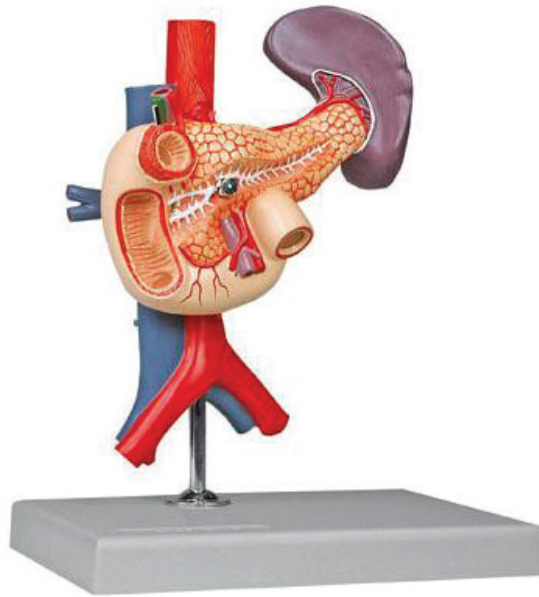

Item Name : Stomach & Associated Organs of the Upper Abdomen 6 Parts

Item Code : 4094.2008.01

Item Description :

This life size model has the following features, 2-part stomach along with the pancreas, spleen and duodenum (shown in open section), g

Item Image :

Cat. No.

4094.2008.01