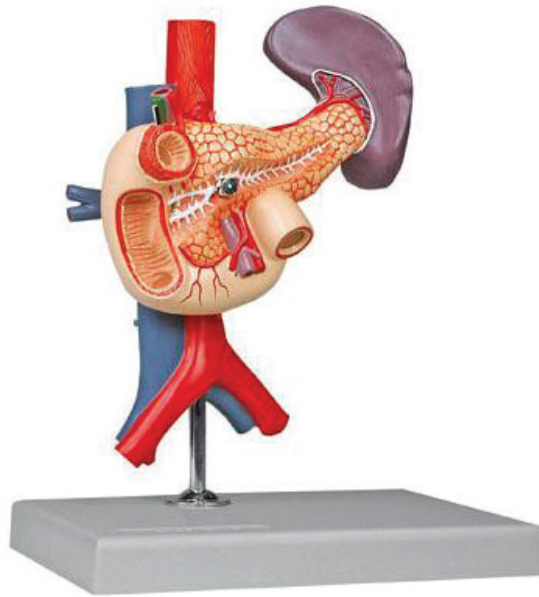

**Item Name :** Stomach & Associated Organs of the Upper Abdomen 6 Parts

**Item Code :** 4094.2008.01

**Item Description :**

This life size model has the following features, 2-part stomach along with the pancreas, spleen and duodenum (shown in open section), g

**Item Image :**

Cat. No.

4094.2008.01