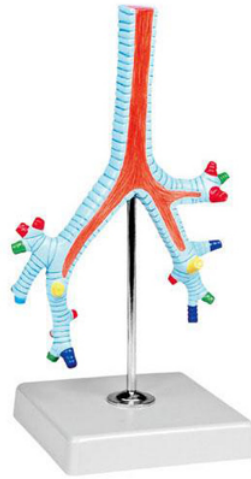

Item Name : Model Of Segmental Bronchi

Item Code : 4082.2008.01

Item Description :

This life size model shows the bronchial tree from the bifurcation of the trachea through its subsequent subdivisions to the bronchopulmonary segments, displayed in different colors.

Item Image :

Cat. No.

4082.2008.01