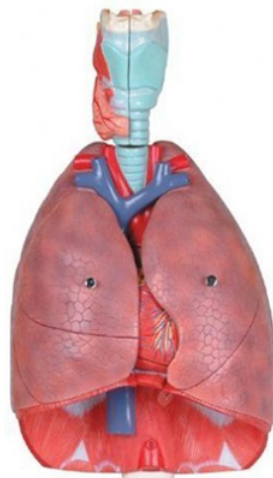

Item Name : Human Respiratory System 7 Parts

Item Code : 4077.2008.01

Item Description :

Alife size reproduction of the complete human respiratory system. It is composed of 7 parts showing the larynx (dissected along the sagittal plane), the lungs (dissected along the frontal plane) and a 2-part heart.

Item Image :

Cat. No.

4077.2008.01