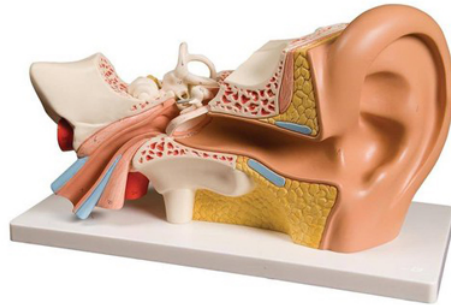

Item Name : Ear Model

Item Code : 4068.2008.01

Item Description :

3X life size. Te model shows the external, middle and inner ear. The eardrum with malleus, incus and stapes are removable. The other re

• 5 Parts

Item Image :

Cat. No.

4068.2008.01