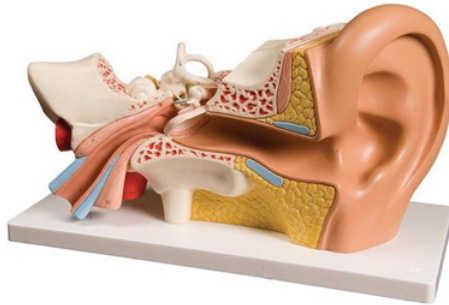

Item Name : Ear Model

Item Code : 4068.2008.01

Item Description :

3X life size. Te model shows the external, middle and inner ear. The eardrum with malleus, incus and stapes are removable. The other re

• 5 Parts

Item Image :

Cat. No.

4068.2008.01