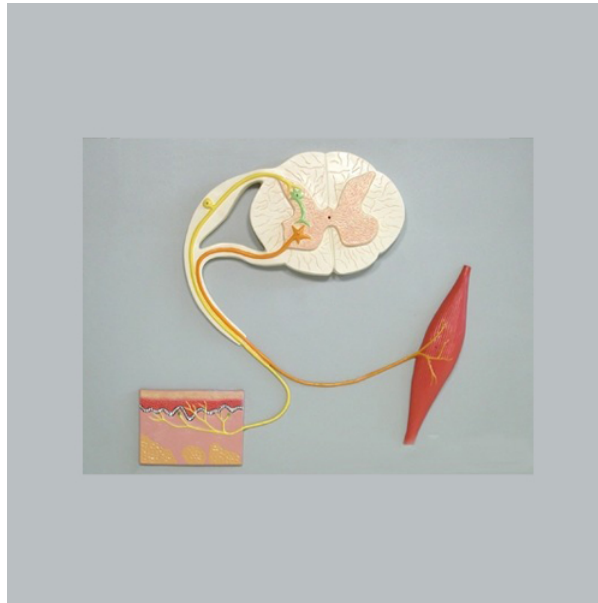

Item Name : Reflex Arc

Item Code : 4059.2008.01

Item Description :

This model shows the sensory, neural and motor elements of a somatic reflex arc.

Item Image :

Cat. No.

4059.2008.01