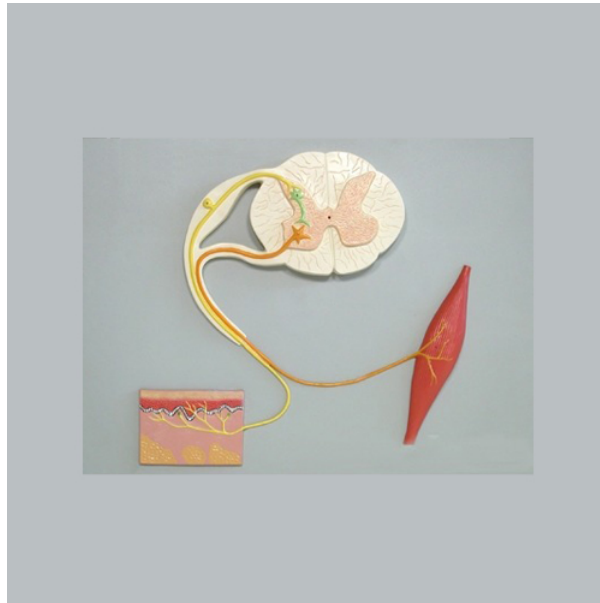

Item Name : Reflex Arc

Item Code : 4059.2008.01

Item Description :

This model shows the sensory, neural and motor elements of a somatic reflex arc.

Item Image :

Cat. No.

4059.2008.01