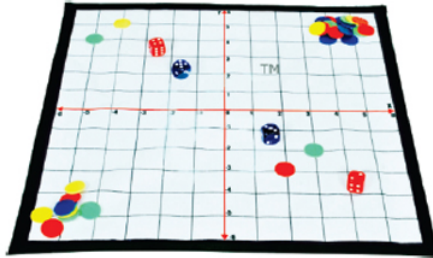

**Item Name :** Co-Ordinate Geo Board

**Item Code :** 7258.2008.01

**Item Description :**

Measure 30 x 30 cm

**Item Image :**

Cat. No.

7258.2008.01