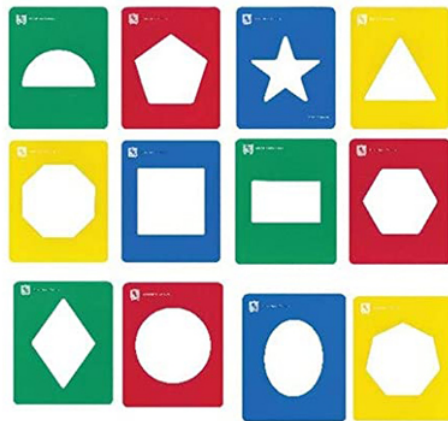

Item Name : Stenciles

Item Code : 7122.2008.01

Item Description :

This set of 10 plane geometrical figure comes in thick rubber foam, vibrant in color flexible and washable. This material is universally excepted for children under age of fifteen. These stencils help to draw various geometrical figures on board. Put a geometrical stencil on metallic board so that magnets of stencil fix it on the board. Now outlining the figure, draw the required geometrical shape.

Item Image :

Cat. No.

7122.2008.01