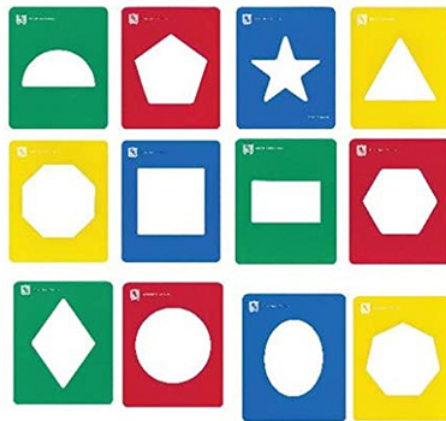

Item Name : Stenciles

Item Code : 7122.2008.01

Item Description :

This set of 10 plane geometrical figure comes in thick rubber foam, vibrant in color flexible and washable. This material is universally excepted for children under age of fifteen. These stencils help to draw various geometrical figures on board. Put a geometrical stencil on metallic board so that magnets of stencil fix it on the board. Now outlining the figure, draw the required geometrical shape.

Item Image :

Cat. No.

7122.2008.01