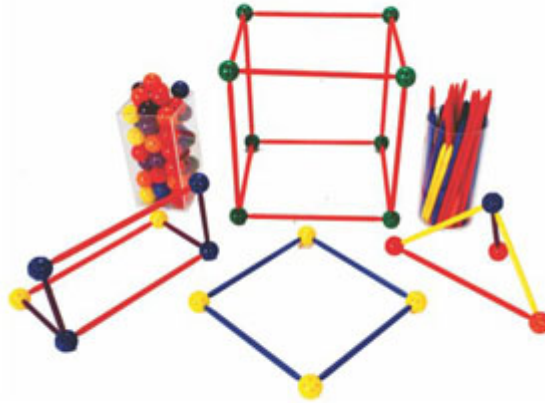

Item Name : Vertex Wonder

Item Code : 7138.2008.01

Item Description :

This rods and ball set is designed to develop the concepts such as symmetry, Space, Shapes and construction that will help children to analyze the difference between Pyramid and prism in point ,line and side. Numerous different plane and solid geometric figures can be created from geometric figure can be created from connected vertex balls and linking rods. Set consist with 330 Pieces of vertex and rods

Item Image :

Cat. No.

7138.2008.01