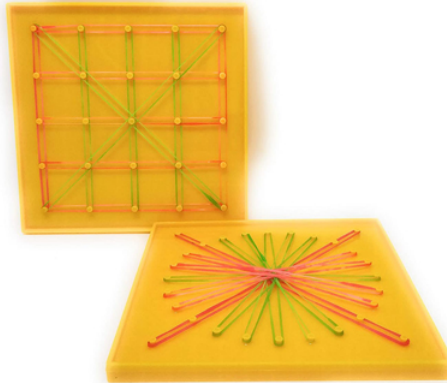

Item Name : Circular Geoboard

Item Code : 7143.2008.01

Item Description :

It has certain number of equally spaced Peg and arranged on two different circumference of a circle and one peg at the center. Measure 20 cm X 20 cm. Number of pegs 25

Item Image :

Cat. No.

7143.2008.01