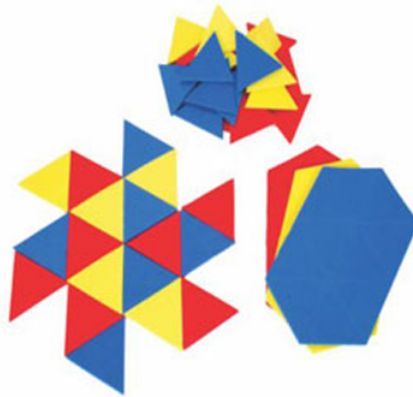

Item Name : Designer Fraction

Item Code : 7191.2008.01

Item Description :

This set of 72 equilateral triangles comes in 3 different colors. This manipulative helps to develop and design different type of fraction and patterns.

Item Image :

Cat. No.

7191.2008.01