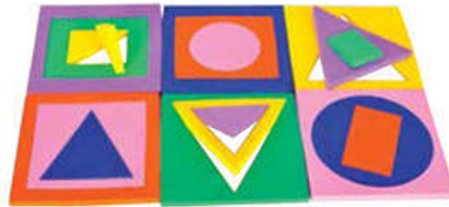

Item Name : Sit & Set

Item Code : 7179.2008.01

Item Description :

To help students understand the basic flat shapes and their various geometric combinations. This set is providing with combination of 6 flat shape in reusable box. Measure 12cm x 12cm

Item Image :

Cat. No.

7179.2008.01