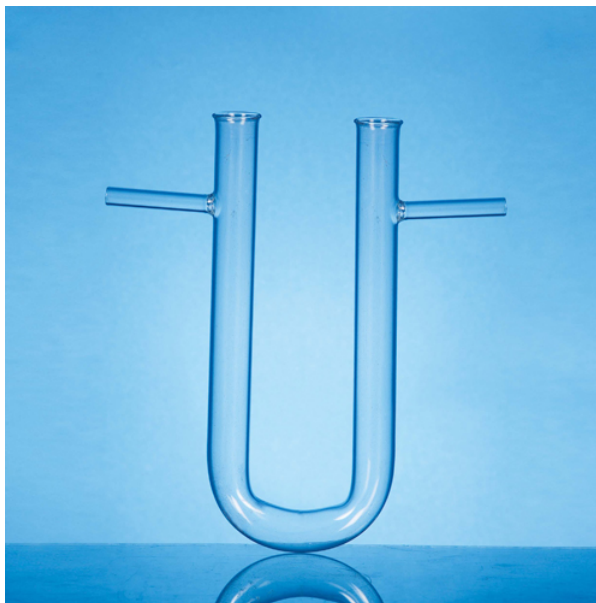

Item Name : Absorption Tube Side Arms

Item Code : 101.2008.05

Item Description :

With side arms and strong walls, glass

Item Image :

Cat. No. O.D. X Height mm

101.2008.05 12 x 100

101.2008.06 15 x 125

101.2008.07 18 x 150

101.2008.08 20 x 150