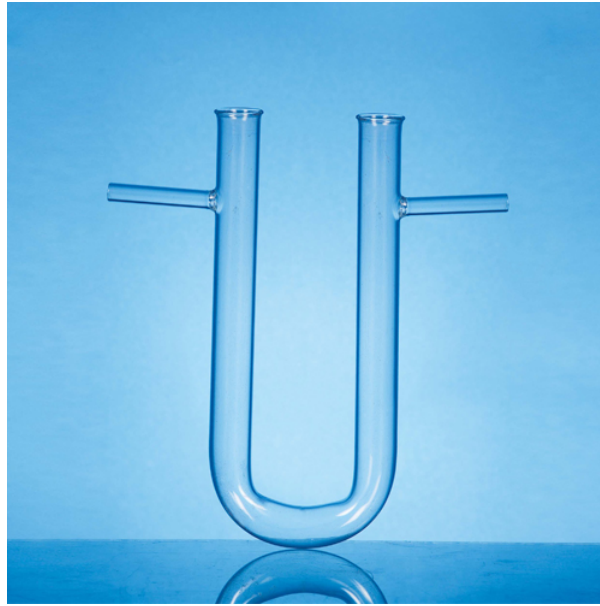

Item Name : Absorption Tube Side Arms

Item Code : 101.2008.05

Item Description :

With side arms and strong walls, glass

Item Image :

Cat. No.	O.D. X Height mm
101.2008.05	12 x 100
101.2008.06	15 x 125
101.2008.07	18 x 150
101.2008.08	20 x 150