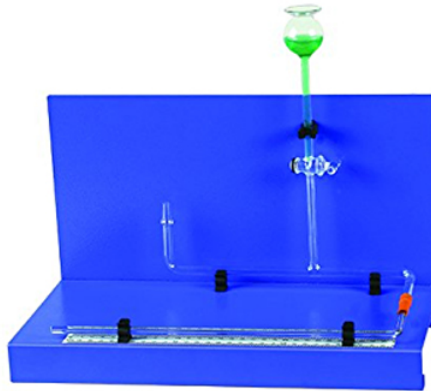

**Item Name :** Potometer Thoday

**Item Code :** 147.2008.03

**Item Description :**

Consists of glass tubing 15mm external diameter with side arm leading to a thistle funnel and tapered at each end, one end to accept the plant stem, the other to meet, capillary tubing mounted against a 250mm graduated rule. Apparatus is mounted against a 250mm graduated rule, apparatus is mounted by terry clips on a strong 'L'- Shaped stand with rubber.

**Item Image :**

Cat. No.

147.2008.03