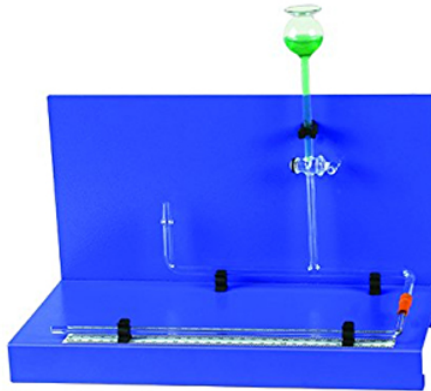

Item Name : Potometer Thoday

Item Code : 147.2008.03

Item Description :

Consists of glass tubing 15mm external diameter with side arm leading to a thistle funnel and tapered at each end, one end to accept the plant stem, the other to meet, capillary tubing mounted against a 250mm graduated rule. Apparatus is mounted against a 250mm graduated rule, apparatus is mounted by terry clips on a strong 'L'- Shaped stand with rubber.

Item Image :

Cat. No.

147.2008.03