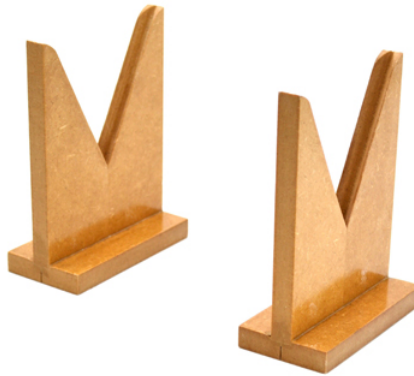

**Item Name :** Lens and mirror holder

**Item Code :** 3083.2008.01

**Item Description :**

Comprises a wooden holder with sides grooved to hold the lens or the mirror. The holder is polished and is free standing for bench use

**Item Image :**

Cat. No.

3083.2008.01