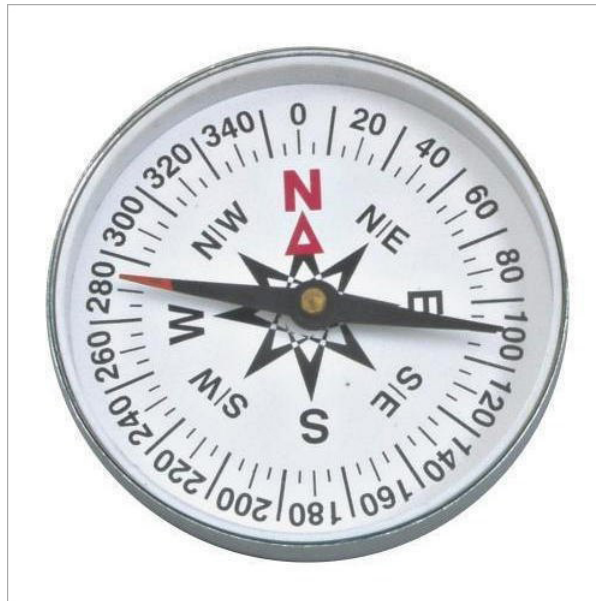

Item Name : Magnetic Compass

Item Code : 3085.2008.01

Item Description :

Magnetic Compass with needles pivoted between top and bottom glass plates without dials. Both sides are made of glass.

Features: • 37 mm Dia • 50 mm Dia • 75 mm Dia • 100 mm Dia

Item Image :

Cat. No.

3085.2008.01