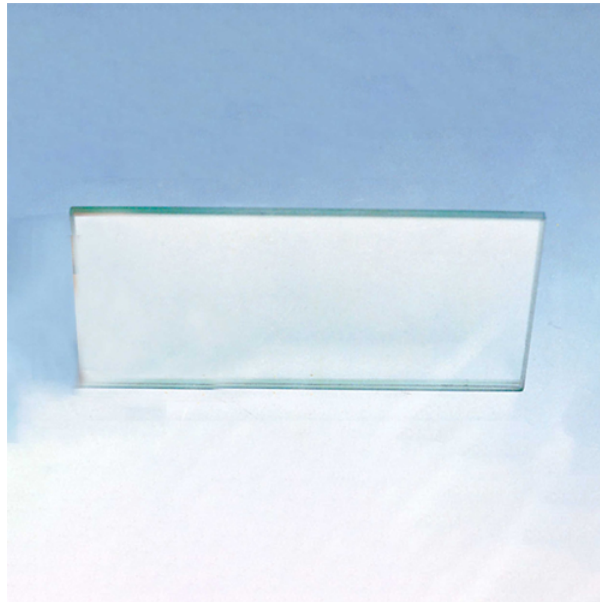

Item Name : Plane Mirror

Item Code : 3091.2008.01

Item Description :

These frames are made to order and dispatched from our workshop.

The moulding measures approx 40mm in width and 15mm in depth.

Our frames come ready to hang or stand portrait or landscape, frame sizes 10x10 inches and above to hang only.

Each frame comes with Quality backing board and hanging hooks; All frames are fitted with high clarity Styrene safety Sheet which has same clarity as glass.

The measurements provided are the size of picture which you can frame and not the overall size of frame.

Item Image :

Cat. No.

3091.2008.01