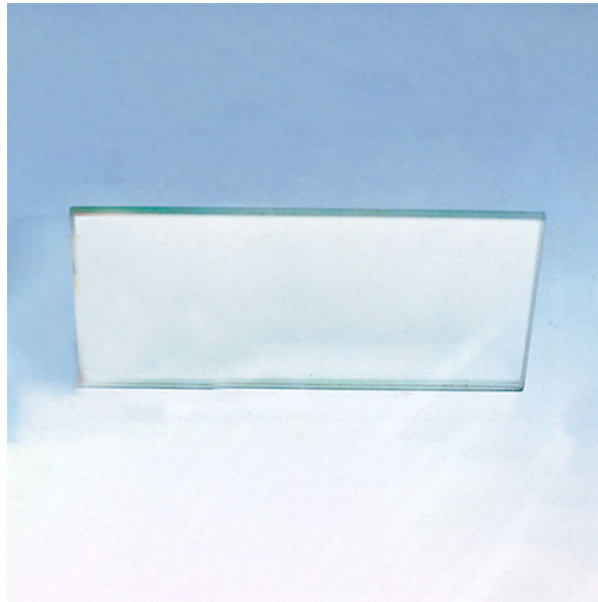

Item Name : Plane Mirror

Item Code : 3091.2008.01

Item Description :

These frames are made to order and dispatched from our workshop.

The moulding measures approx 40mm in width and 15mm in depth.

Our frames come ready to hang or stand portrait or landscape, frame sizes 10x10 inches and above to hang only.

Each frame comes with Quality backing board and hanging hooks; All frames are fitted with high clarity Styrene safety Sheet which has same clarity as glass.

The measurements provided are the size of picture which you can frame and not the overall size of frame.

Item Image :

Cat. No.

3091.2008.01