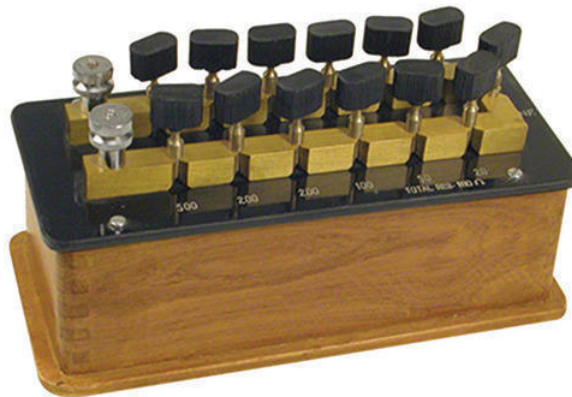

Item Name : Resistance Box Plug Key

Item Code : 3133.2008.01

Item Description :

Teak wood box fitted with 7/16" rectangular brass, blocks accuracy +

0.1%. Provided resistance box is designed and manufactured by our deft professionals using premium quality components and advanced multiple resistors & switches to ensure appropriate flow of current, by adjusting the resistor value. This resistance box is available in the m

Features:

- Hassle-free operations • Long service life • Anti-corrosive body
- High durability • Sturdiness • Perfectly designed

Available In Range

- 1 to 10 or 1-1 • 1 to 50 or 1-5 • 1 to 100 or 1-10
- 1 to 500 or 1-50 • 1 to 1000 or 1-100 • 1 to 5000 or 1-500
- 1 to 10000 or 1-1000

Item Image :

Cat. No.

3133.2008.01